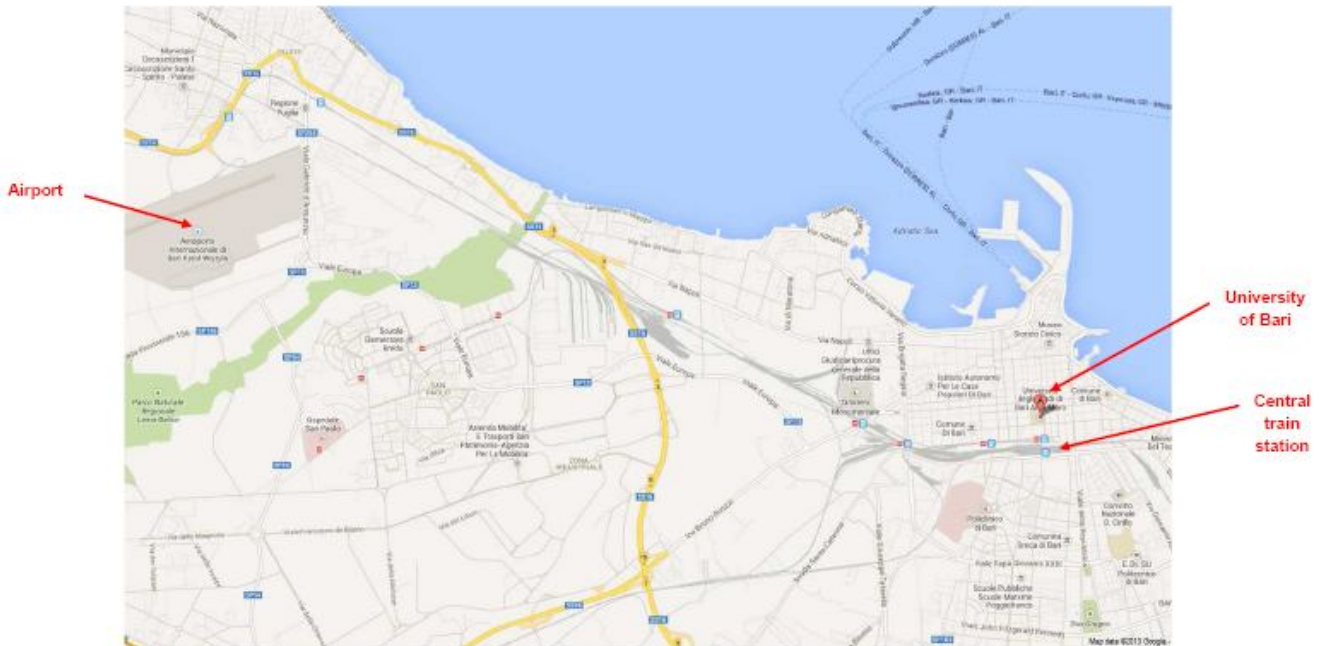

VENUE&ACCOMODATION

www.innofoodsee.eu

VENUE

How to reach University of Bari “Aldo Moro” - Salone degli Affreschi

from the airport

<http://www.aeroportidipuglia.it/default.asp?idlingua=2&idContenuto=281>

- by taxi about €35
- by Tempesta bus – direct line to the Central train station
- by metro between airport and Central rail station (Bari Centrale). The journey (every 40 min) takes about 15 min. (timetable: http://www.ferrovienordbarese.it/tmp/downloads/orario_aeroporto_2013.pdf)

from **Central railway station** (5 min walk).

VENUE&ACCOMODATION

www.innofoodsee.eu

VENUE&ACCOMODATION

ACCOMODATION

Hotels located in Bari center
(max 20 min walk from the meeting room “Salone degli Affreschi”).

SOCIAL DINNER

Ristorante La Locanda di Federico Bari

www.lalocandadifederico.com/

The Restaurant is located in the Old Town (<http://en.wikipedia.org/wiki/Bari>) and can be reached (20 min walk) from the Meeting Room by crossing the pedestrian area of the city center.